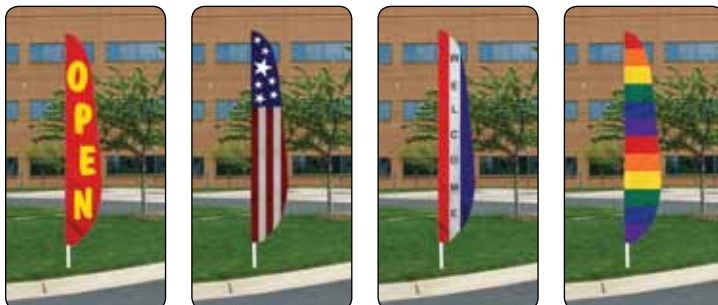

ALUMINUM ANTI-FURL ROTATING POLES

These poles are available in a brushed aluminum, white painted or wood grain finish. The top of the pole rotates on ball bearings so the flag will never tangle. There is no need for an unfurling tube. For the most easiest and versatile installation, these poles come with two flag fasteners for flying a grommeted flag and also with a snap and swivel ring for displaying banners with a pole sleeve and tab. Designed to be used with brackets that accept a 1" outside diameter pole (not included).

These fiberglass flagpoles sway in the breeze producing a dramatic, attention-getting display. Available in both 15' and 21' exposed height sizes and comes complete with 21" PVC ground sleeve and easy-to-follow instructions. The 15' pole is adjustable from 6' to 15' while the 21' pole is adjustable from 8' to 21'. When used in combination with our NeverFurl flag unfurlers on page 130, the visual effect is amazing. The number of flags recommended to be flown the 15' pole are: (1) 3' x 5' or (1) 4' x 6' or (2) 2' x 3'. The number of flags recommended to be flown on the 21' pole are: up to (2) 3' x 5' or up to (3) 2' x 3' or (1) 4' x 6' and (1) 3' x 5'. Note: the pricing below does not include any flags or flag unfurlers.

Vinyl tipped to prevent damage to flag.

Positive lock screw joints.

OPEN

CLOSED

The perfect pole for Feather Flags.

Re-enforced bottom for extra durability.

COMPLETE SETS w/GROUND SLEEVE

ITEM #	HEIGHT	COLOR	BUTT DIA.	TOP DIA.	1-5	6-11	12+	LBS.
323442	15'	WHITE	1 1/4"	3/4"	\$76.00	\$72.00	\$65.00	5.2
323443	21'	WHITE	1 1/4"	3/4"	82.00	79.00	69.00	7.0
324172	15'	BLACK	1 1/4"	3/4"	76.00	72.00	65.00	5.2
324173	21'	BLACK	1 1/4"	3/4"	82.00	79.00	69.00	7.0