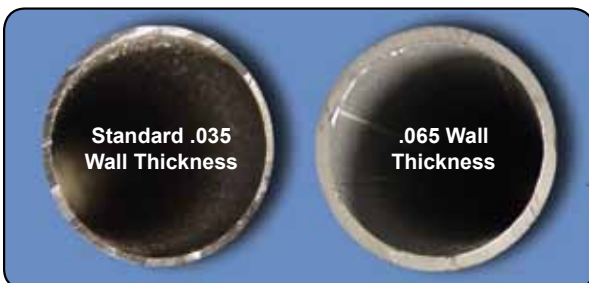

COMPLETE SETS - Can be mixed to achieve the higher quantity pricing.

MODEL	LENGTH	LBS.	SILVER MILL FINISH				BRIGHT GOLD ANODIZED FINISH					
			ITEM #	1-11	12-71	72-95	96+	ITEM #	1-11	12-71	72-95	96+
BPA600	6'	1.0	320000	\$26.00	\$24.50	\$23.50	\$22.50	320005	\$29.00	\$27.00	\$26.00	\$24.50
BPA700	7'	1.1	320001	29.00	27.00	26.00	24.50	320006	31.00	30.00	29.00	27.00
BPA800	8'	1.3	320002	30.00	29.00	27.00	26.00	320007	33.00	31.00	30.00	29.00
BPA900	9'	1.6	320003	31.00	30.00	29.00	27.00	320008	34.00	33.00	31.00	30.00
BPA1000	10'	1.7	320004	34.00	31.00	30.00	29.00	320009	36.00	34.00	33.00	31.00

1" DIAMETER SILVER POLES ONLY

Poles Only - No other accessories are included.

ITEM #	LENGTH	TYPE	PRICE	LBS.
320010	3'	PLAIN	\$7.10	.40
320011	3'	SWEDGED	7.80	.40
320012	4'	PLAIN	8.40	.55
320013	4'	SWEDGED	9.00	.55
320014	5'	PLAIN	9.70	.65
320015	5'	SWEDGED	10.10	.65
324184	6'	PLAIN	13.50	.80

1" DIAMETER GOLD POLES ONLY

Poles Only - No other accessories are included.

ITEM #	LENGTH	TYPE	PRICE	LBS.
320016	3'	PLAIN	\$8.00	.40
320017	3'	SWEDGED	8.40	.40
320018	4'	PLAIN	9.70	.55
320019	4'	SWEDGED	10.20	.55
320020	5'	PLAIN	11.20	.65
320021	5'	SWEDGED	11.80	.65

1" DIAMETER HEAVY WALL ALUMINUM DISPLAY POLES

These 1" outside diameter clear anodized aluminum tubing sections feature a wall thickness of .065" - almost double the wall thickness of our standard aluminum tubing sections.